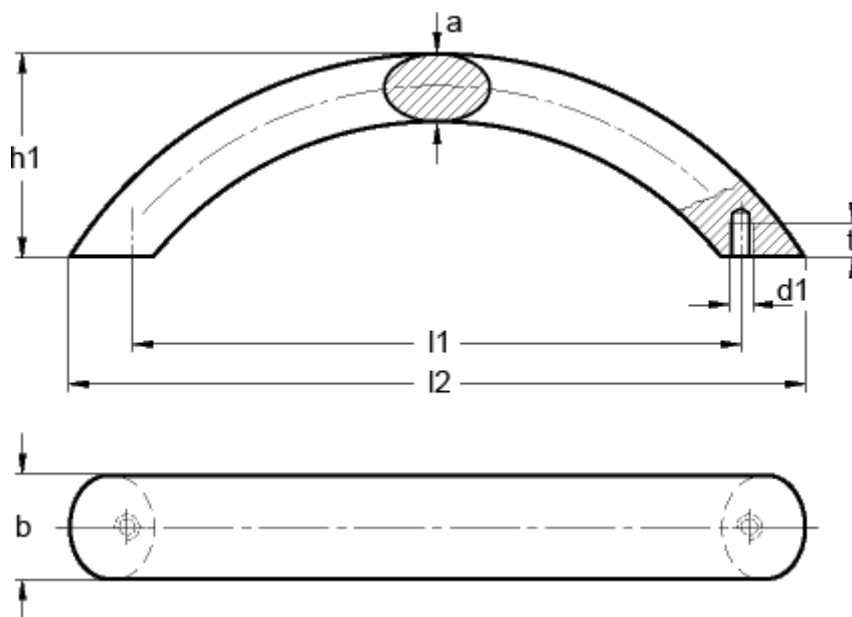

Article number: 20089166

Description: E+G Arch handle GN 565.4-26-160-A-BL

## Measures

a	= 17
b	= 26
d1	= M8
h1	= 57
l1	= 160
l2	= 190
t min	= 12.0